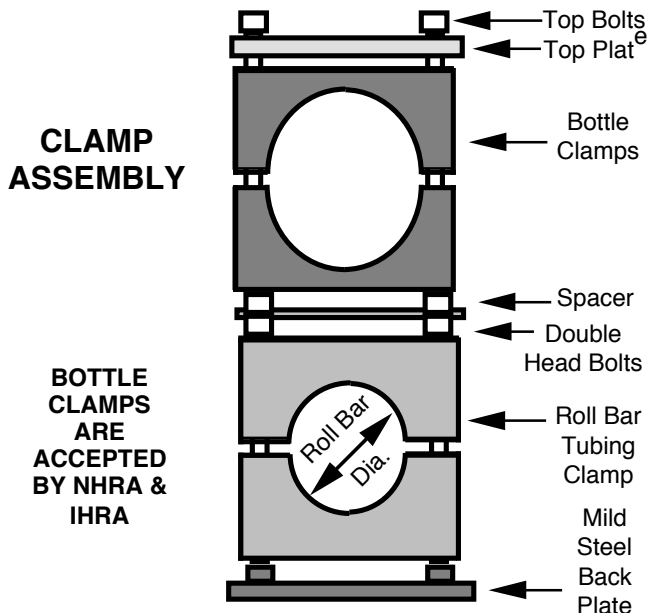

Air Bottle Clamps
Model: AB10C-2
Fits 2" Rollbar & 10oz Bottle

413 West Elm Street - Sycamore, IL 60178
 (866)248-6357 - autometer.com - service@autometer.com

Air Bottle Clamps
Model: AB10C-2
Fits 2" Rollbar & 10oz Bottle

413 West Elm Street - Sycamore, IL 60178
 (866)248-6357 - autometer.com - service@autometer.com

Air Bottle Clamps
Model: AB10C-2
Fits 2" Rollbar & 10oz Bottle

413 West Elm Street - Sycamore, IL 60178
 (866)248-6357 - autometer.com - service@autometer.com

Air Bottle Clamps
Model: AB10C-2
Fits 2" Rollbar & 10oz Bottle

413 West Elm Street - Sycamore, IL 60178
 (866)248-6357 - autometer.com - service@autometer.com