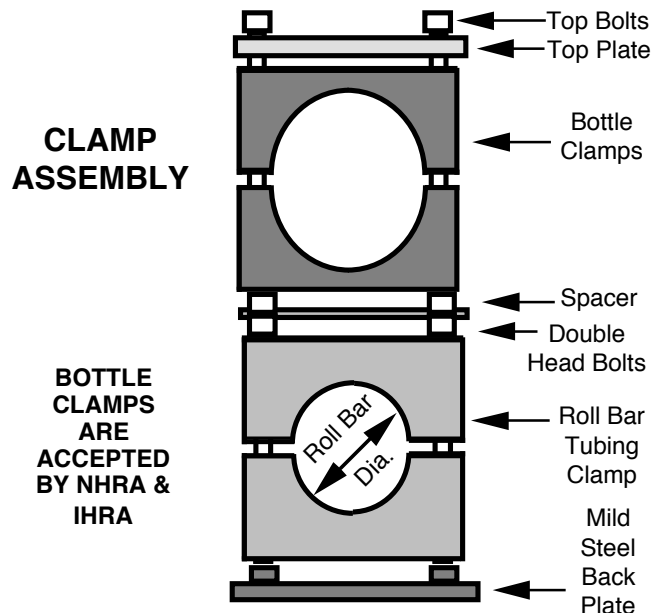

Air Bottle Clamps
Model: AB10C-2
Fits 2" Rollbar & 10oz Bottle

413 West Elm Street - Sycamore, IL 60178
 (866)248-6357 - autometer.com - service@autometer.com

Air Bottle Clamps
Model: AB10C-2
Fits 2" Rollbar & 10oz Bottle

413 West Elm Street - Sycamore, IL 60178
 (866)248-6357 - autometer.com - service@autometer.com

Air Bottle Clamps
Model: AB10C-2
Fits 2" Rollbar & 10oz Bottle

413 West Elm Street - Sycamore, IL 60178
 (866)248-6357 - autometer.com - service@autometer.com

Air Bottle Clamps
Model: AB10C-2
Fits 2" Rollbar & 10oz Bottle

413 West Elm Street - Sycamore, IL 60178
 (866)248-6357 - autometer.com - service@autometer.com