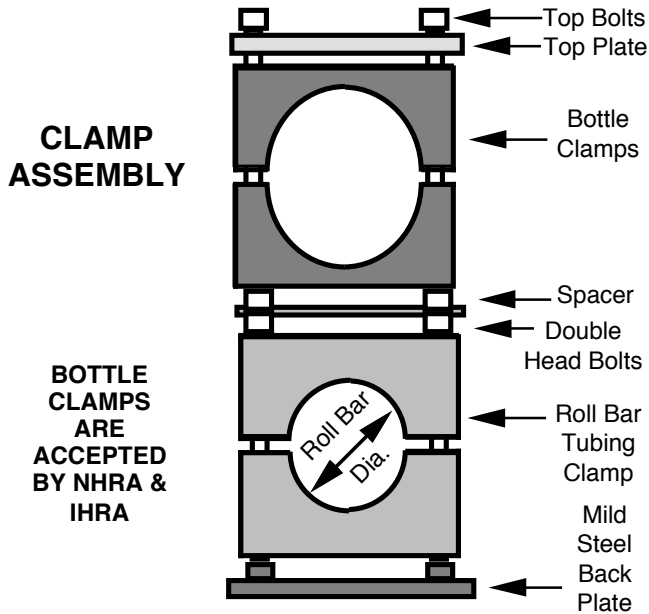

Air Bottle Clamps
Model: AB10C-2
Fits 2" Rollbar & 10oz Bottle

413 West Elm Street - Sycamore, IL 60178
 (866)248-6357 - autometer.com - service@autometer.com

Air Bottle Clamps
Model: AB10C-2
Fits 2" Rollbar & 10oz Bottle

413 West Elm Street - Sycamore, IL 60178
 (866)248-6357 - autometer.com - service@autometer.com

Air Bottle Clamps
Model: AB10C-2
Fits 2" Rollbar & 10oz Bottle

413 West Elm Street - Sycamore, IL 60178
 (866)248-6357 - autometer.com - service@autometer.com

Air Bottle Clamps
Model: AB10C-2
Fits 2" Rollbar & 10oz Bottle

413 West Elm Street - Sycamore, IL 60178
 (866)248-6357 - autometer.com - service@autometer.com