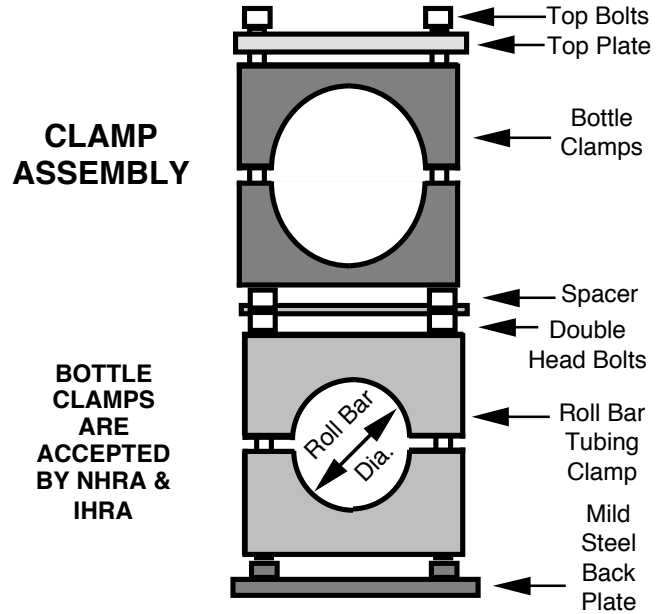

Air Bottle Clamps
Model: AB10C-2
Fits 2" Rollbar & 10oz Bottle

413 West Elm Street - Sycamore, IL 60178
 (866)248-6357 - autometer.com - service@autometer.com

Air Bottle Clamps
Model: AB10C-2
Fits 2" Rollbar & 10oz Bottle

413 West Elm Street - Sycamore, IL 60178
 (866)248-6357 - autometer.com - service@autometer.com

Air Bottle Clamps
Model: AB10C-2
Fits 2" Rollbar & 10oz Bottle

413 West Elm Street - Sycamore, IL 60178
 (866)248-6357 - autometer.com - service@autometer.com

Air Bottle Clamps
Model: AB10C-2
Fits 2" Rollbar & 10oz Bottle

413 West Elm Street - Sycamore, IL 60178
 (866)248-6357 - autometer.com - service@autometer.com